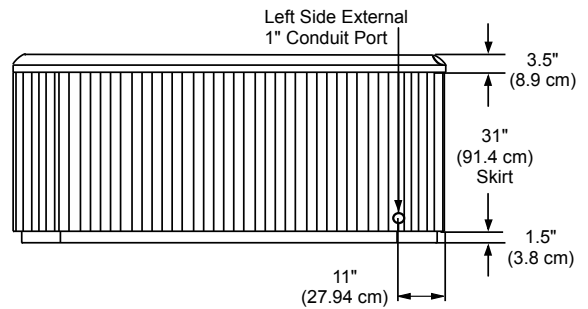

Spa Operation Subject To Change Without Notice

NEW FOR 2014!

2014 Sundance Spas 680 McKinley

Portable Dimensions

TOP VIEW

FRONT VIEW
(Front view with stereo option shown)
Tolerance: $\pm 0.5"$ (1.27 cm)

BACK/SIDE VIEW
Tolerance: $\pm 0.5"$ (1.27 cm)

IMPORTANT! Always measure each hot tub for exact dimensions **BEFORE** designing its foundational support and/or decking.

Dimensions/Specifications Subject To Change Without Notice