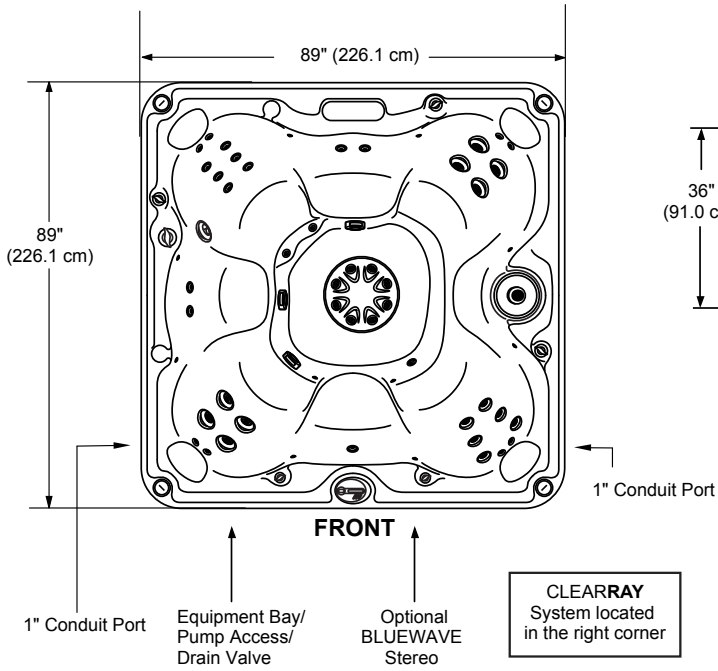

44 Total Jets

- Jets Pump 1: Powers Seat A Jets + Seat B Jets + Side Wall Jet + Seat C Jets + Seat G Jet + 4 Footwell Jets when running
- Jets Pump 2: Powers Seat D Jets + Seat E Jets + Seat F Jets + 4 Footwell Jets when running

Spa Operation Subject To Change Without Notice

NEW FOR 2014!

2014 Sundance Spas 680 McKinley

Portable Dimensions

TOP VIEW

FRONT VIEW
(Front view with stereo option shown)
Tolerance: $\pm 0.5"$ (1.27 cm)

BACK/SIDE VIEW
Tolerance: $\pm 0.5"$ (1.27 cm)