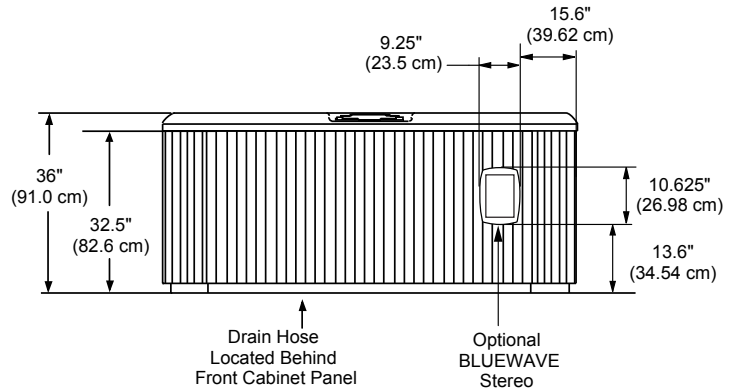

Spa Operation Subject To Change Without Notice

NEW FOR 2014!

2014 Sundance Spas 680 McKinley

Portable Dimensions

TOP VIEW

FRONT VIEW
(Front view with stereo option shown)
Tolerance: $\pm 0.5"$ (1.27 cm)

BACK/SIDE VIEW
Tolerance: $\pm 0.5"$ (1.27 cm)

IMPORTANT! Always measure each hot tub for exact dimensions **BEFORE** designing its foundational support and/or decking.

Dimensions/Specifications Subject To Change Without Notice