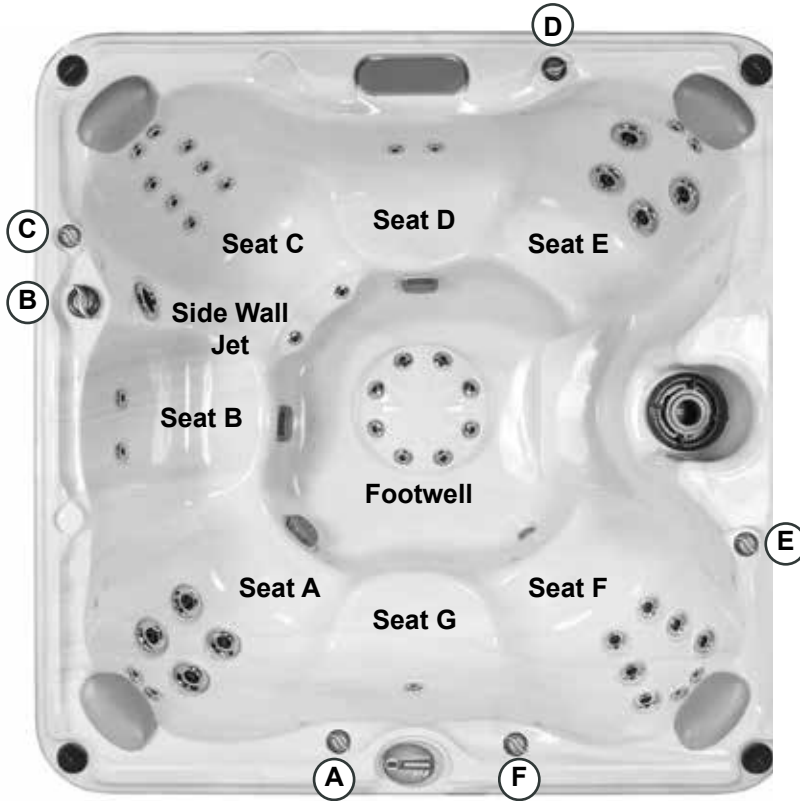

2014 Sundance Spas 680 McKinley

Operation/New Features

- **(A)** Air Control - Activates Seat A Jets (2 DX, 2 DVR, 2 DVX) + Seat B Jets (2 DL) + Side Wall Jet (1 DST) + Seat G Jet (1 DL) + Footwell Jets (2 DL)
- **(B)** Massage Selector [Pump 1]- Adjusts Seat A Jets + Seat B Jets + Seat G + Side Wall Jet + 2 Footwell Jets and Seat C Jets + 2 Footwell Jets
- **(C)** Air Control - Activates Seat C Jets (4 DX, 6 DL) + Footwell Jets (2 DL)
- **(D)** Air Control - Activates Seat D Jets (2 DL) + Seat E Jets (2 DX, 4 DVR) + Footwell Jets (2 DL)
- **(E)** Air Control - Activates Seat F Jets (2 DX, 6 DXL) + Footwell Jets (2 DL)
- **(F)** Waterfall Selector [Pump 1] - Controls Waterfall Output

44 Total Jets