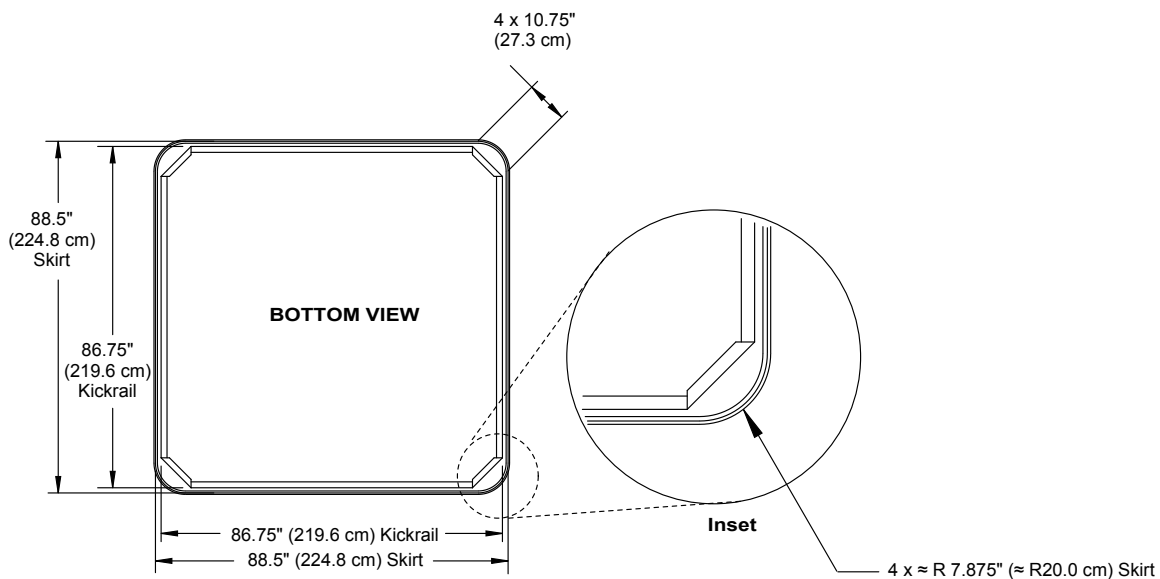

Spa Operation Subject To Change Without Notice

NEW FOR 2014!

2014 Sundance Spas 680 McKinley

Portable Dimensions

TOP VIEW

FRONT VIEW
(Front view with stereo option shown)
Tolerance: $\pm 0.5"$ (1.27 cm)

BACK/SIDE VIEW
Tolerance: $\pm 0.5"$ (1.27 cm)

IMPORTANT! Always measure each hot tub for exact dimensions **BEFORE** designing its foundational support and/or decking.

Dimensions/Specifications Subject To Change Without Notice